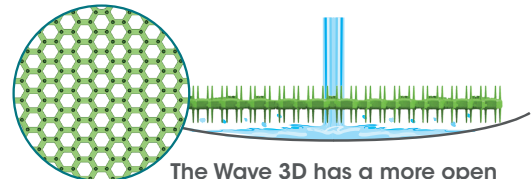

The Wave 3D has a more open design, increased height, and thus does not splash.

With fewer openings, it pools liquid causing splashback.

Packaging

10 screens/inner
 6 inners/master

Made in U.S.A.

Meets the "Purchase of Sustainable Cleaning Products and Materials" criteria under the LEED point management system.