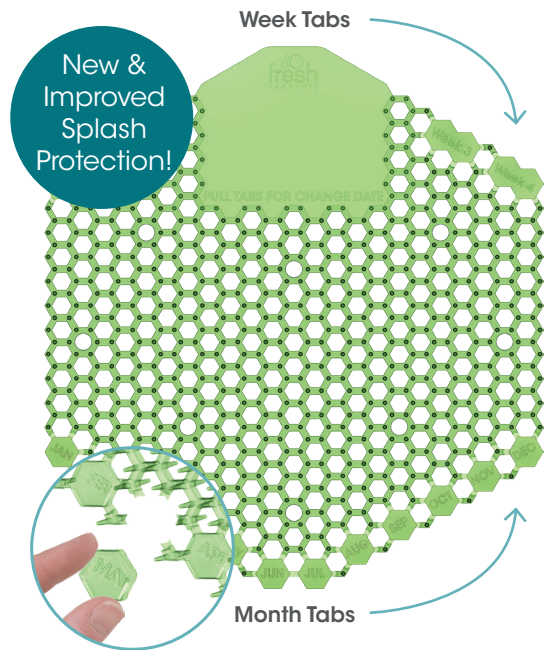

The Wave 3D

The ultimate splash reducing urinal screen

Freshens for 30 days

Releases billions of optimized bacteria and more than twice the fragrance as competing urinal screens over 30 days to keep the urinal and restroom smelling fresh.

Installs correctly every time

Unique design eliminates installation error and installs both ways without sacrificing splash reducing performance.

Reduces splash and cleaning time

Long posts on both sides plus a unique hexagon lattice eliminate urine splash, cutting cleaning time.

Reminds you when to change it

Simply pull off the week & month tabs to set your reminder.

Watch it in action

See the performance test online at:
www.youtube.com/user/freshproductsllc

	Fragrance	Color
↑ INTENSITY	Herbal Mint	Green
	Honeysuckle	White
	Kiwi Grapefruit	Red
	Fabulous	Purple
	Wintergreen	Blue
	Ocean Mist	Teal
	Mango	Orange
	Mango (Clear)	White
	Citrus	Yellow
	Spiced Apple	Magenta
	Cotton Blossom	Light Blue
	Guava Pineapple	Light Orange
	Cucumber Melon	Light Green

The Wave 3D has a more open design, increased height, and thus does not splash.

With fewer openings, it pools liquid causing splashback.

Packaging

10 screens/inner
 6 inners/master

Made in U.S.A.

Meets the "Purchase of Sustainable Cleaning Products and Materials" criteria under the LEED point management system.